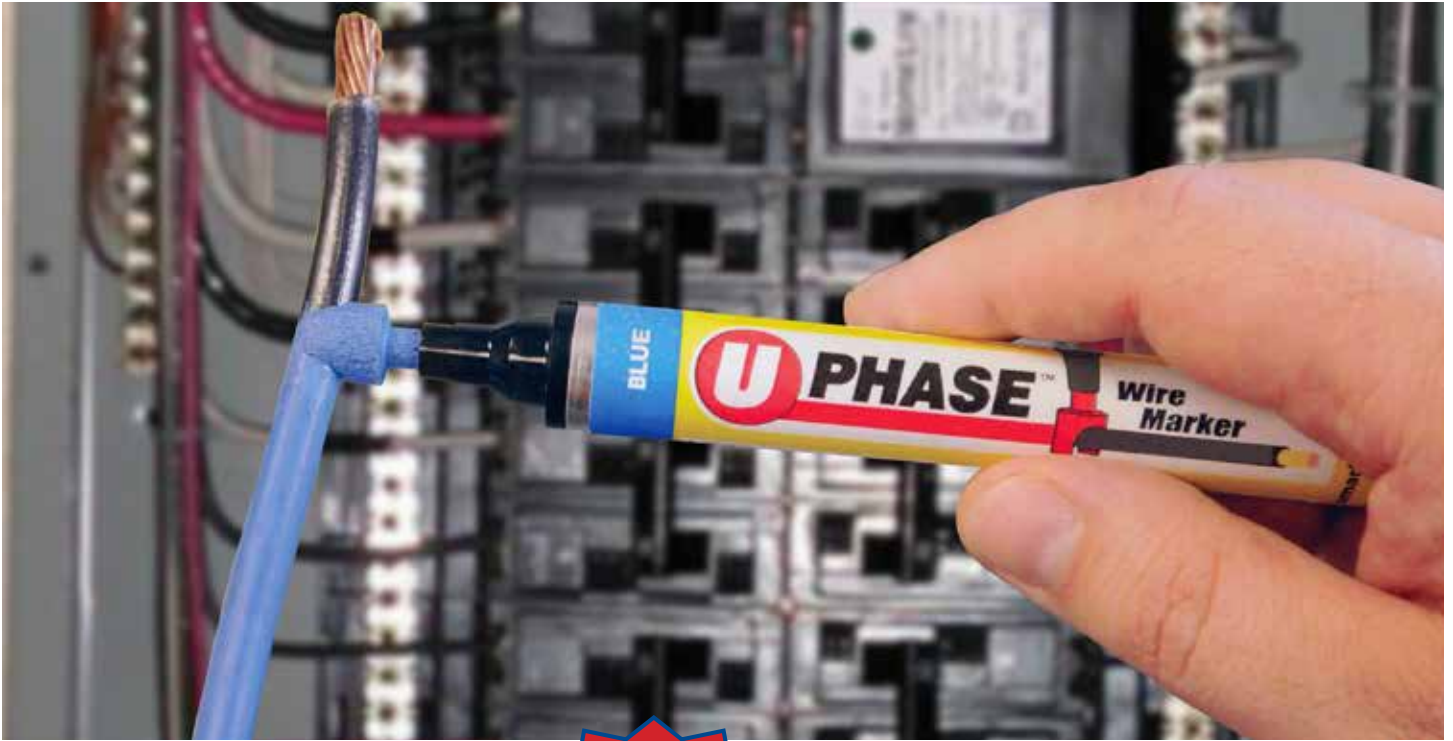

# Phase Wire Marker

**Wider Tip for Larger Wires**

Cat# (specify color)	Desc.
PWM100	Regular Tip
PWM200	Wide Tip

- Fast drying (in just 30 seconds) paint resists handling, heat and UV Light plus adheres to clean sheath permanently
- Lasts for 1 year from date of purchase provided tube is immediately & properly capped after each use
- **EACH TUBE CAN MARK MORE THAN 600 LINEAR FEET OF WIRE**
- Ideal for Panels, Color Coding and identifying Wiring Circuits, Cat 5 Ethernet plus audio/video and HDMI Cable, Automotive Wire, etc.