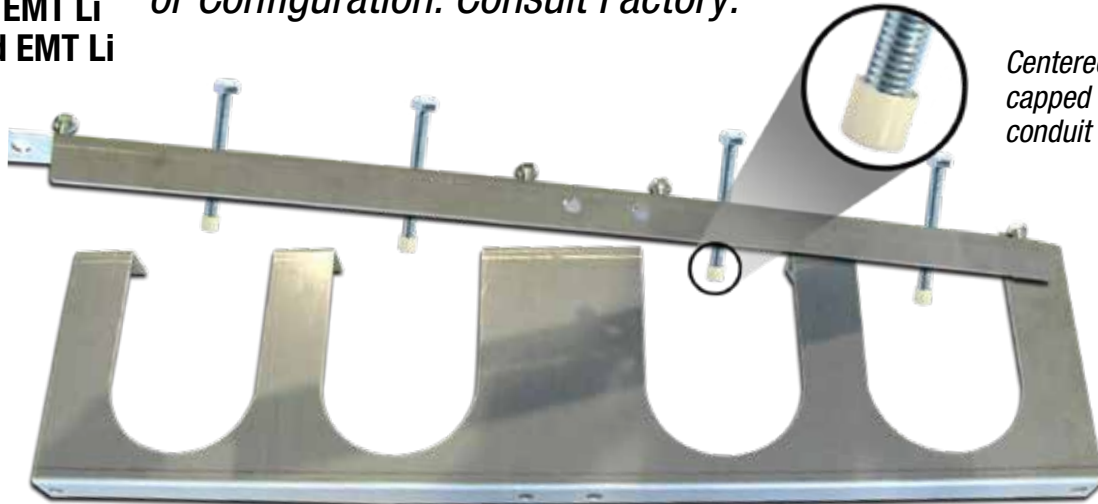

Custom Trapeze Brackets

Lay-In...

Available in Any Gauge Galvanized or Stainless Steel and Any Size Conduit or Configuration. Consult Factory.

Example: for 4" EMT Li
EZUTB 4-4, and EMT Li

PATENTED

Centered captive capped bolts hold conduit in place

or Feed Thru

Example: 4 - Four Inch Conduits
EZUTB 4-4 EMT

PATENT PENDING

For Larger Size Conduits Eliminate ALL Conduit Clamps

Customer must satisfy all codes and owners' specifications.

PATENT PENDING
PATENTED