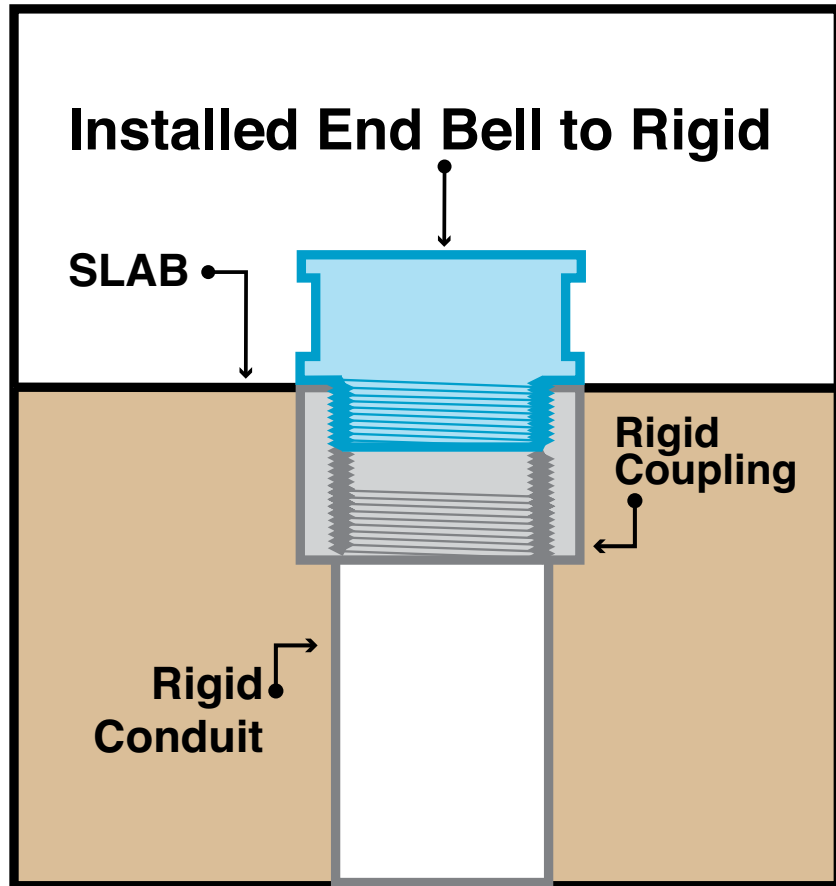

Transition Couplings

PVC Schedule 40 & 80 End Bell to Galvanized Rigid Conduit

Quickly Transition Galvanized Rigid or Rigid Nipple Conduit to Pvc End Bell

Save at Least **1 Hour** per Installation.

QQYZ & QQYZ7
E80659

PATENT PENDING

1/2" thru 6"

Transition Couplings	
Size	Catalog #
1/2"	50-GRC-EB
3/4"	75-GRC-EB
1"	100-GRC-EB
1-1/4"	125-GRC-EB
1 1/2"	150-GRC-EB
2"	200-GRC-EB
2-1/2"	250-GRC-EB
3"	300-GRC-EB
3-1/2"	350-GRC-EB
4"	400-GRC-EB
5"	500-GRC-EB
6"	600-GRC-EB