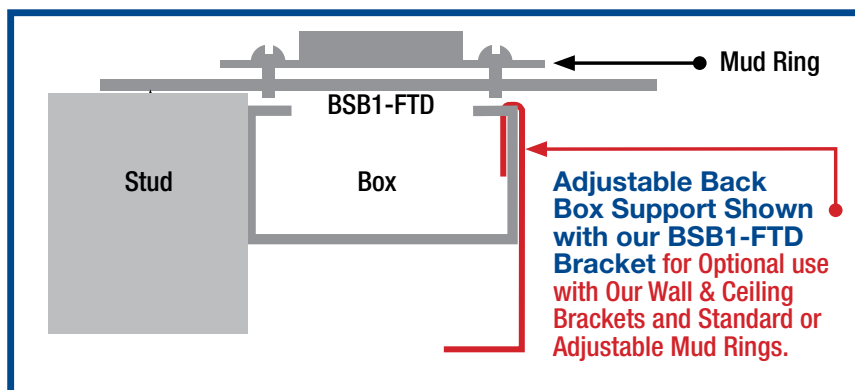

Adjustable Back Box Support

Extremely Strong & Fast Installation Snaps Onto Box in Seconds

Cat# ABBS-600

Same Bracket for
1 1/2" and 2 1/8" Deep Boxes
Plus 2 1/2", 3 1/2", 4" & 6"
Stud Wall Depths

22 Gauge Galvanized or
Stainless Steel

No Load Rating
(for Position Only)

Standard Package Quantity
100 pcs. per Box

Compatible for Use with Our "Big O" and Fixed Position Brackets

Customer must satisfy all codes and owners' specifications.

SP PRODUCTS, INC
Productivity and value thru ideas