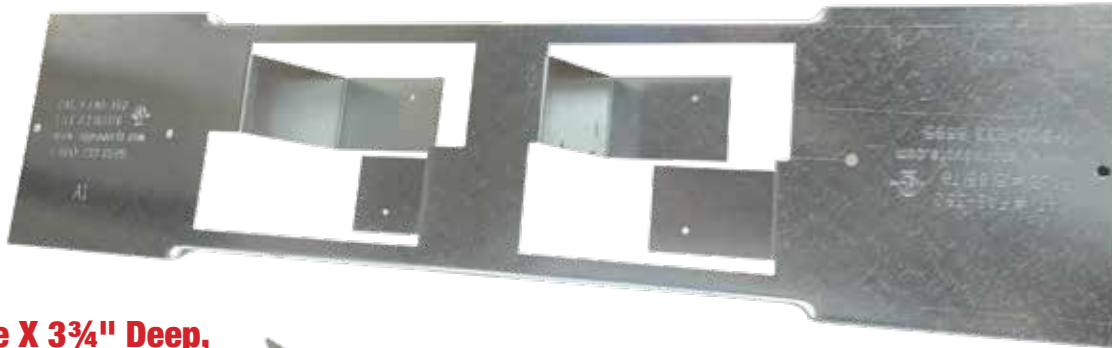

Box Support Bracket for Fire Alarm, Speakers, Strobes, etc.

8 Inches on Center (as shown)
12 Inches on Center (available upon request)

Accepts
3¾" Square X 3¾" Deep,
4" Square X 2⅞" Deep AND
4" Square X 3¾" Deep Boxes.

Ideal for installing in one or two layers of drywall or when adding paneling.

Save More Than 30 MINUTES with a Perfect Installation Every Time!

CAT#	
FAB-350	16" thru 24" thru Stud Spacing

16 Gauge Galvanized or Stainless Steel

- *Wide Flanges allow supporting boxes in from 15 thru 25 inches stud span.*
- *Strong 16 gauge galvanized or stainless steel will not bend or bow during installation.*
- *Quantity discounts and **LABOR ONLY ORDERS** with wiring assemblies installed (customer supplies material other than SP propriety items) available for greater savings.*