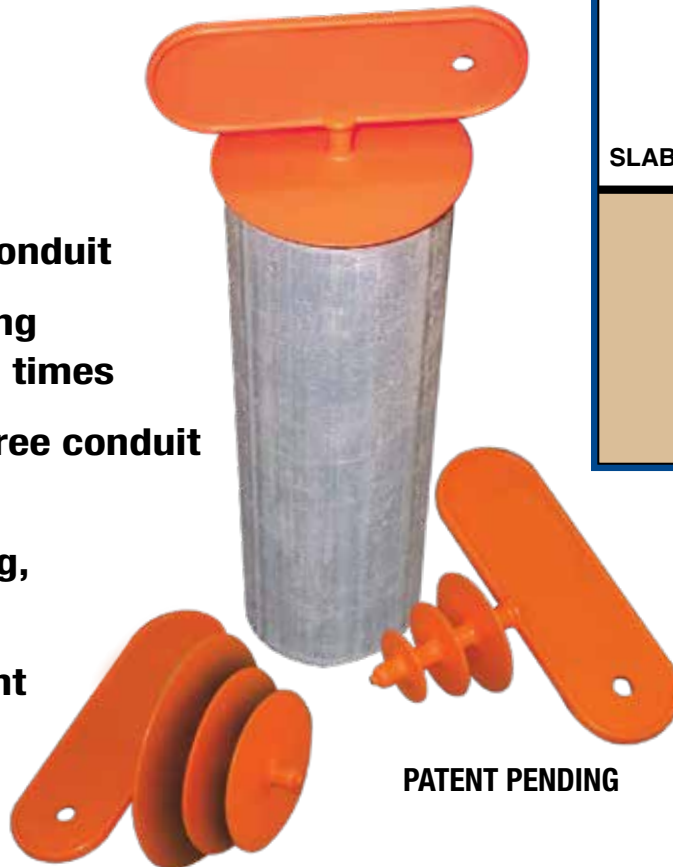

Conduit Plug

and ID Tag with Hole for Pull String Protect and Identify Conduit Runs

- On/Off in seconds
- Prevents mistakes
- No debris enters conduit
- Tab allows changing detailed ID several times
- Accommodates three conduit sizes per plug
- Strong, long lasting, and reusable
- Highly visible bright orange only

PATENT PENDING

CAT #	SIZE
CP50-75-100	1/2", 3/4", 1"
CP125-150-200	1 1/4", 1 1/2", 2"

Eliminate Problems Plus Save Time and Material on Jobs

Customer must satisfy all codes and owners' specifications.

PATENT PENDING
PATENTED