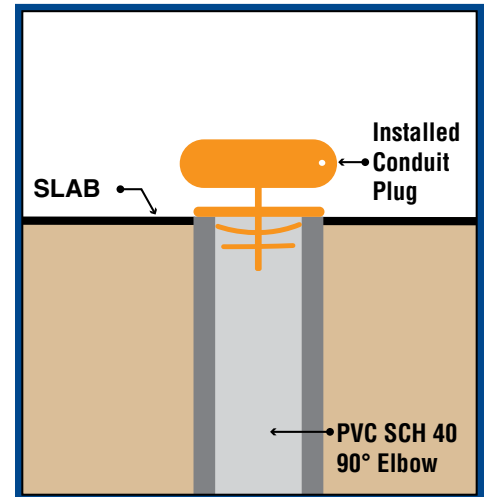

Conduit Plug

and ID Tag with Hole for Pull String Protect and Identify Conduit Runs

- On/Off in seconds
- Prevents mistakes
- No debris enters conduit
- Tab allows changing detailed ID several times
- Accommodates three conduit sizes per plug
- Strong, long lasting, and reusable
- Highly visible bright orange only

PATENT PENDING

CAT #	SIZE
CP50-75-100	1/2", 3/4", 1"
CP125-150-200	1 1/4", 1 1/2", 2"

Eliminate Problems Plus Save Time and Material on Jobs

Customer must satisfy all codes and owners' specifications.

PATENT PENDING
PATENTED

IP27c