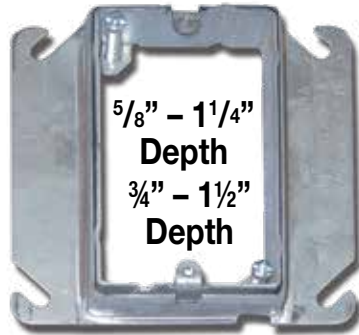

Adjustable Depth Mud Rings for 4 Square Outlet Boxes

Meets UL514
& CSA C22.2 No. 18.1

**Prevent Costly
Depth Problems
SAVE a Great Amount
of Time**

1 Gang

Cat# 1GADJMR-58-125

Cat# 1GADJMR-75-150

Cat# 2GADJMR - 2 Gang

Adjusting screws NOT covered by drywall.

Eliminates lost time and damage to drywall when chipping out to expose adjusting screws.

Cat# 3GADJMR - 3 Gang

Cat# RADJMR - Round

**Provides complete flexibility to quickly
allow perfect alignment of devices**