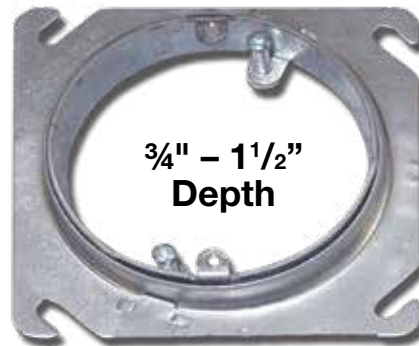

Adjustable Depth Mud Rings for 4 Square Outlet Boxes

Meets UL514
& CSA C22.2 No. 18.1

**Prevent Costly
Depth Problems
SAVE a Great Amount
of Time**

1 Gang

Cat# 1GADJMR-58-125

Cat# 1GADJMR-75-150

Cat# 2GADJMR - 2 Gang

Adjusting screws NOT covered by drywall.

Eliminates lost time and damage to drywall when chipping out to expose adjusting screws.

Cat# 3GADJMR - 3 Gang

Cat# RADJMR - Round

**Provides complete flexibility to quickly
allow perfect alignment of devices**