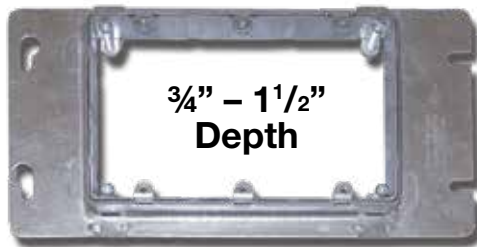

Adjustable Depth Mud Rings for 4 Square Outlet Boxes

Meets UL514
& CSA C22.2 No. 18.1

**Prevent Costly
Depth Problems
SAVE a Great Amount
of Time**

1 Gang

Cat# 1GADJMR-58-125

Cat# 1GADJMR-75-150

Cat# 2GADJMR - 2 Gang

Adjusting screws NOT covered by drywall.

Eliminates lost time and damage to drywall when chipping out to expose adjusting screws.

Cat# 3GADJMR - 3 Gang

Cat# RADJMR - Round

**Provides complete flexibility to quickly
allow perfect alignment of devices**