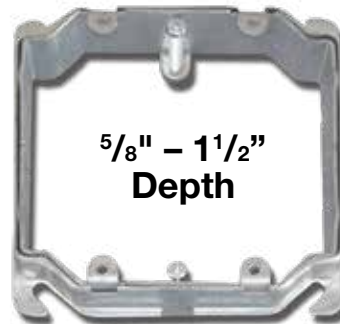

Adjustable Depth Mud Rings for 4 Square Outlet Boxes

Meets UL514
& CSA C22.2 No. 18.1

**Prevent Costly
Depth Problems
SAVE a Great Amount
of Time**

1 Gang

Cat# 1GADJMR-58-125

Cat# 1GADJMR-75-150

Cat# 2GADJMR - 2 Gang

Adjusting screws NOT covered by drywall.

Eliminates lost time and damage to drywall when chipping out to expose adjusting screws.

Cat# 3GADJMR - 3 Gang

Cat# RADJMR - Round

**Provides complete flexibility to quickly
allow perfect alignment of devices**