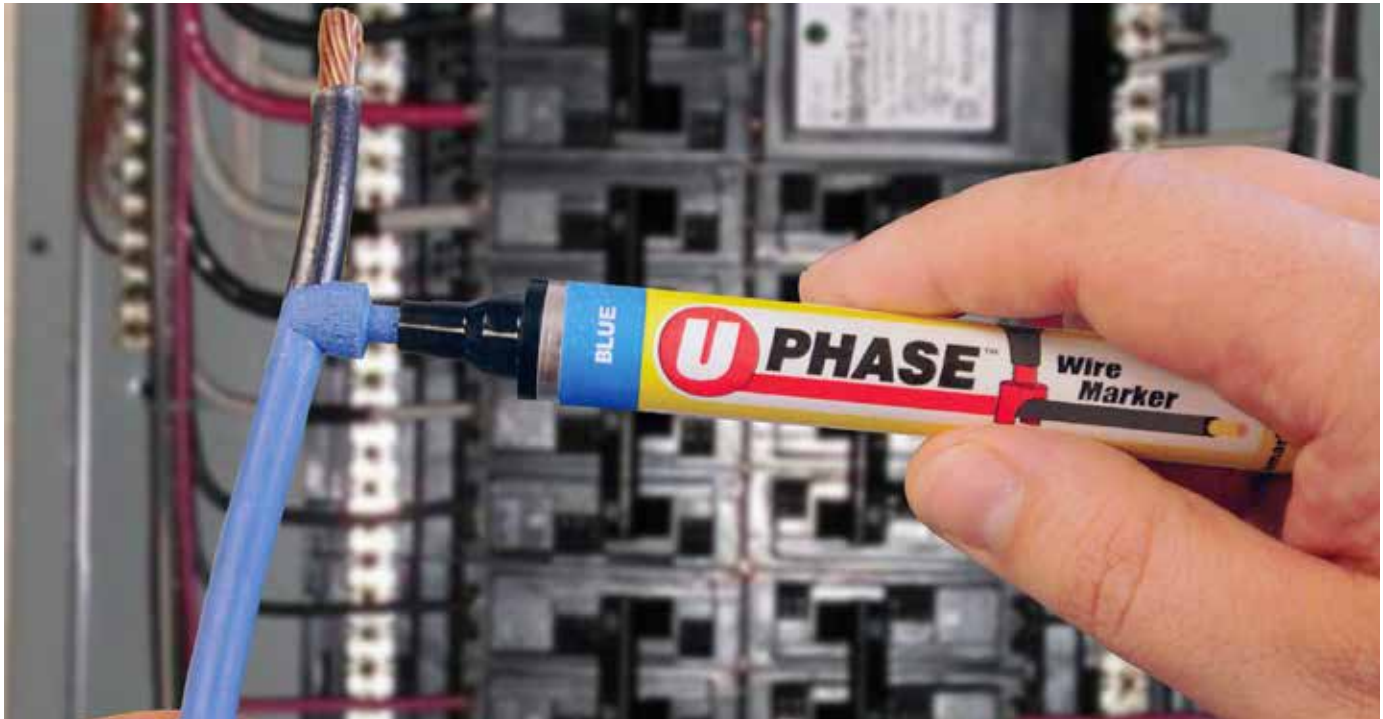

Phase Wire Marker

PATENTED

Cat# PWM100 – (specify color)

Available in the following colors:

B = Black	GRN = Green	P = Pink	W = White
BL = Blue	GR = Gray	R = Red	Y = Yellow
BRN = Brown	O = Orange	V = Violet	

- Fast drying (in just 30 seconds) paint resists handling, heat and UV Light plus adheres to clean sheath permanently
- Lasts for 1 year from date of purchase provided tube is immediately & properly capped after each use

EACH TUBE CAN MARK MORE THAN 600 LINEAR FEET OF WIRE

- Ideal for Panels, Color Coding and identifying Wiring Circuits, Cat 5 Ethernet plus audio/video and HDMI Cable, Automotive Wire, etc.

Extremely faster than tape to handle & apply Save Hundreds of dollars per tube