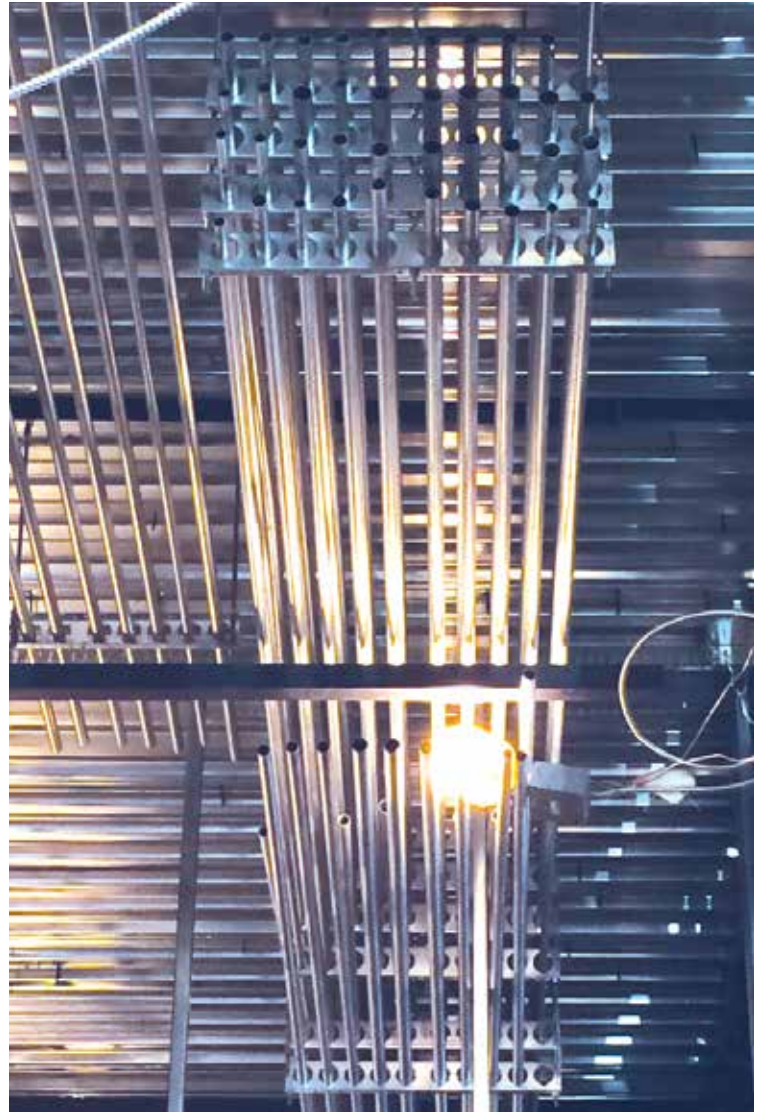

Trapeze Brackets

SAFER –

No cutting or handling heavy, awkward long lengths of strut

BETTER –

Conduits automatically line up perfectly parallel for a professional looking job

FASTER –

Eliminate 5 conduit clamps per foot of brackets

Stack Overhead for Tight Areas

on Decks

Attach Conduit/Box Support Plates Above & Below Conduit

Vertical on Walls

SP's Trapeze Brackets Line Up Conduits Perfectly Parallel for a Professional Looking Job

Customer must satisfy all codes and owners' specifications.