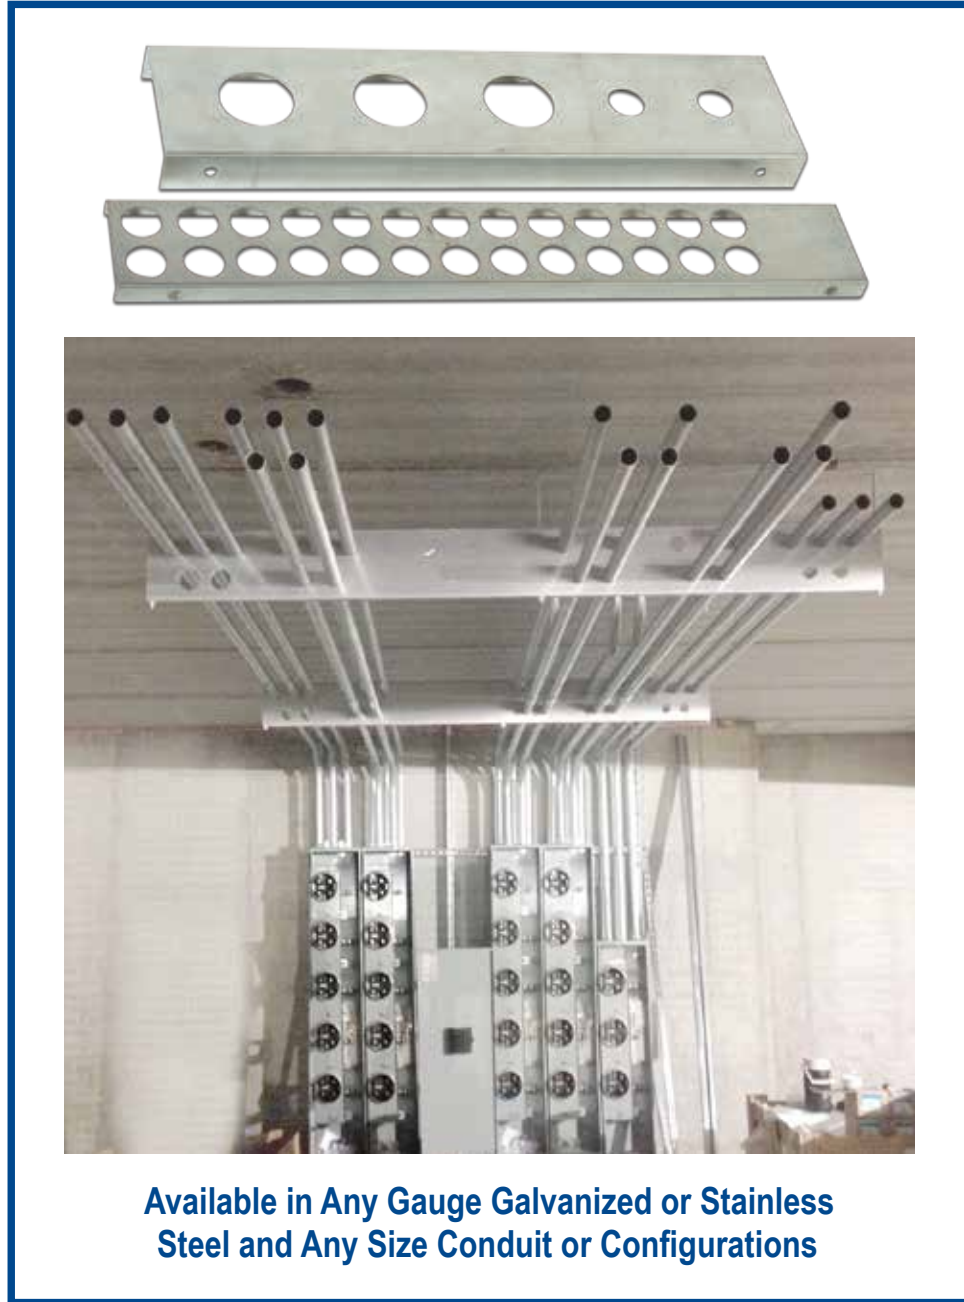

Custom Trapeze Bracket

Eliminate ALL Conduit Clamps

Available in Any Gauge Galvanized or Stainless Steel and Any Size Conduit or Configurations

Contact Factory

Customer must satisfy all codes and owners' specifications.