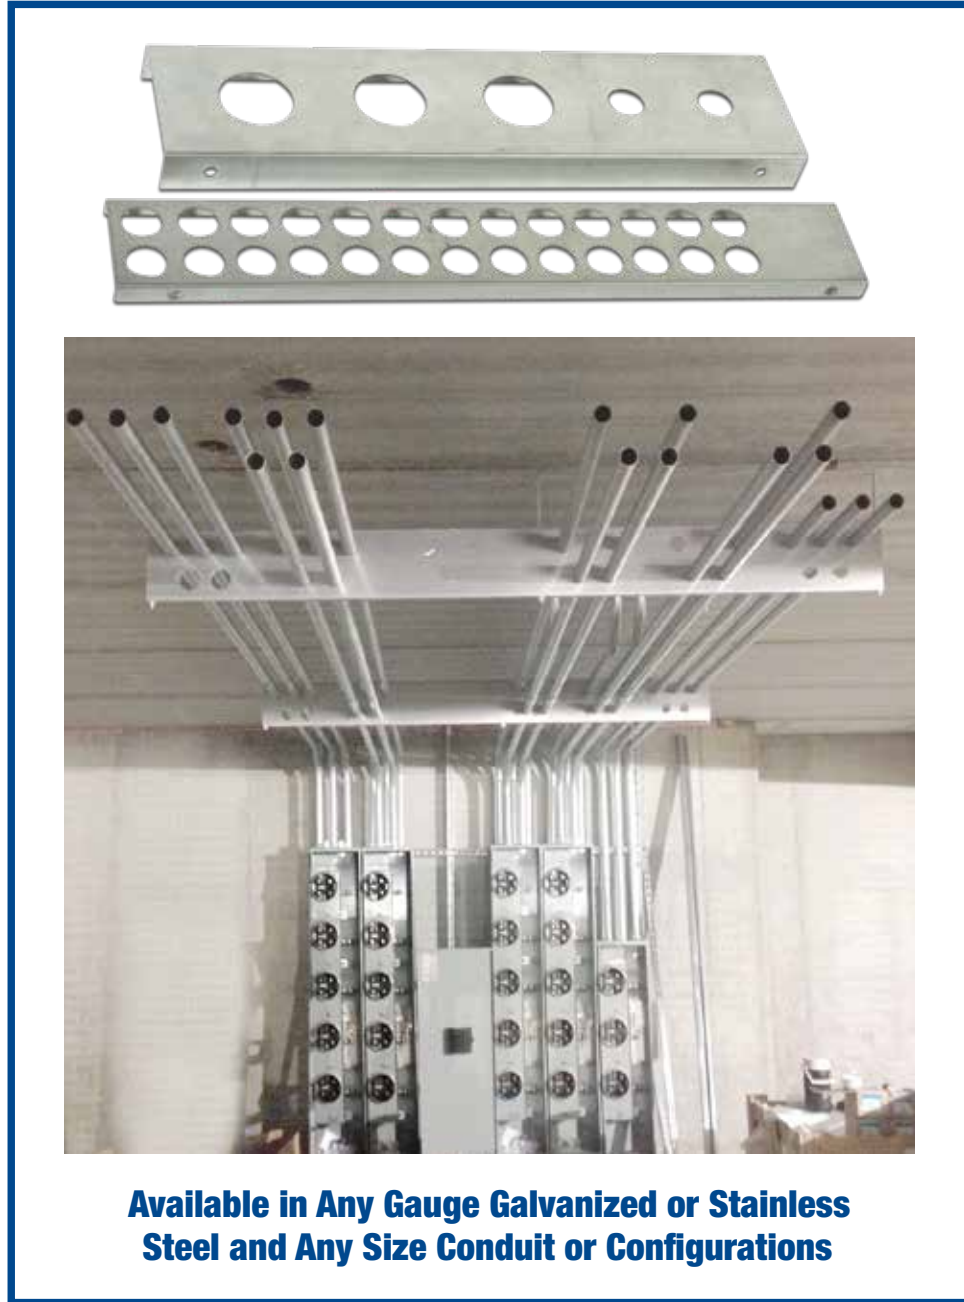

# Custom Trapeze Bracket

Eliminate ALL Conduit Clamps

Available in Any Gauge Galvanized or Stainless Steel and Any Size Conduit or Configurations

Contact Factory

PATENTED

LABELS APPLY TO PRODUCTS ONLY WHERE SHOWN ABOVE