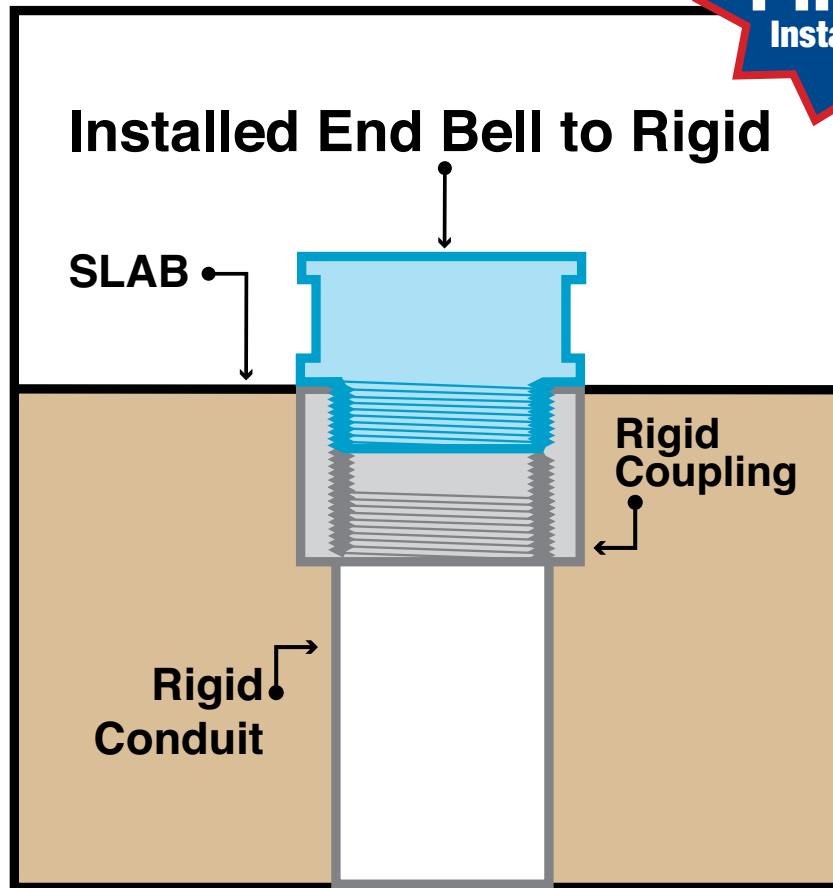

Transition Couplings

PVC Schedule 40 & 80 End Bell to Galvanized Rigid Conduit

**Transitions
in Less Than
5 Minutes!**

QQYZ & QQYZ7
E80659

PATENT PENDING

Transition Couplings	
Size	Catalog #
1/2"	50-GRC-EB
3/4"	75-GRC-EB
1"	100-GRC-EB
1 1/4"	125-GRC-EB
1 1/2"	150-GRC-EB
2"	200-GRC-EB
2 1/2"	250-GRC-EB
3"	300-GRC-EB
3 1/2"	350-GRC-EB
4"	400-GRC-EB
5"	500-GRC-EB
6"	600-GRC-EB

All Above Meet NFPA & CSA C22.2

Customer must satisfy all codes and owners' specifications.

PATENT PENDING
PATENTED

LABELS APPLY TO PRODUCTS ONLY WHERE SHOWN ABOVE

730 Pratt Boulevard • Elk Grove Village, IL 60007
P: (847) 593-8595 • F: (847) 593-8629 • Toll-free (800) 233-8595
E: info@spproducts.com • www.spproducts.com