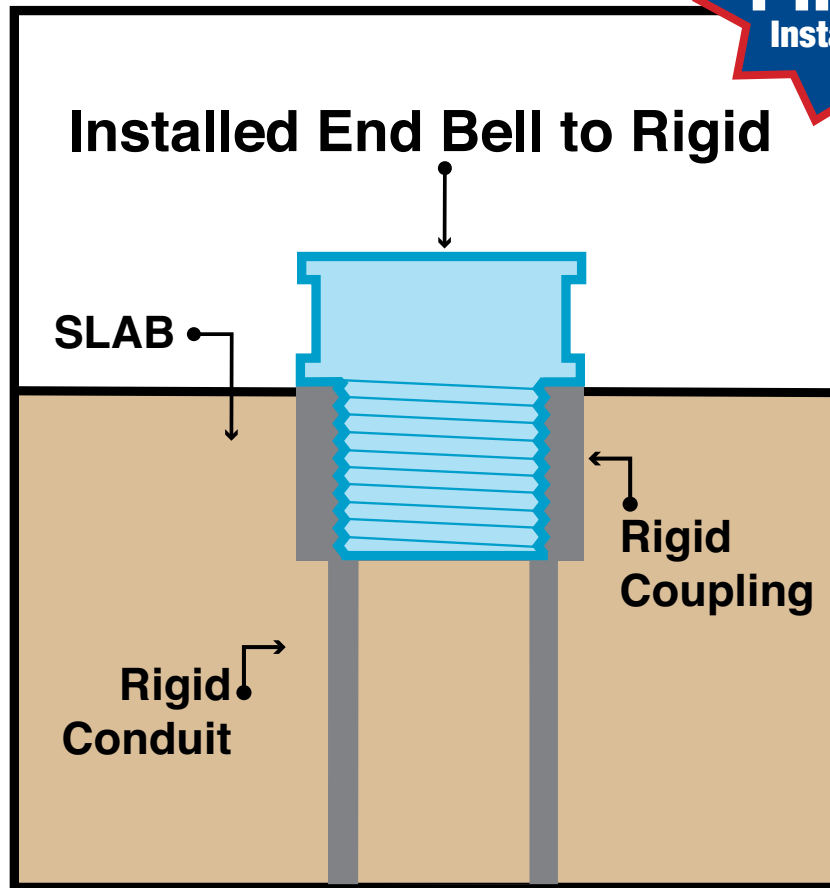

QQYZ & QQYZ7
E80659

PATENT PENDING

Transition Couplings	
Size	Catalog #
1/2"	50-GRC-EB
3/4"	75-GRC-EB
1"	100-GRC-EB
1 1/4"	125-GRC-EB
1 1/2"	150-GRC-EB
2"	200-GRC-EB
2 1/2"	250-GRC-EB
3"	300-GRC-EB
3 1/2"	350-GRC-EB
4"	400-GRC-EB
5"	500-GRC-EB
6"	600-GRC-EB

All Above Meet NFPA & CSA C22.2

Customer must satisfy all codes and owners' specifications.