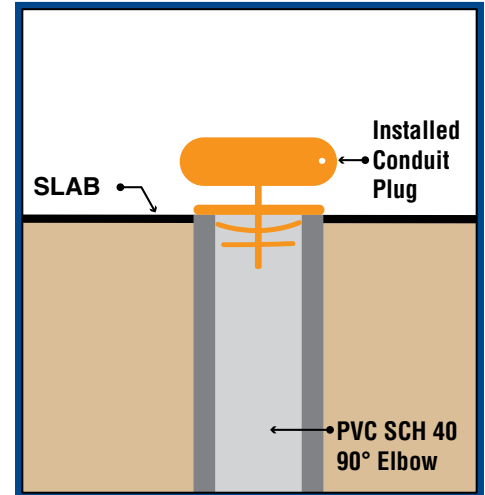

# Conduit Plug

## and ID Tag with Hole for Pull String Protect and Identify Conduit Runs

- On/Off in seconds
- Prevents mistakes
- No debris enters conduit
- Tab allows changing detailed ID several times
- Accommodates three conduit sizes per plug
- Strong, long lasting, and reusable
- Highly visible bright orange only