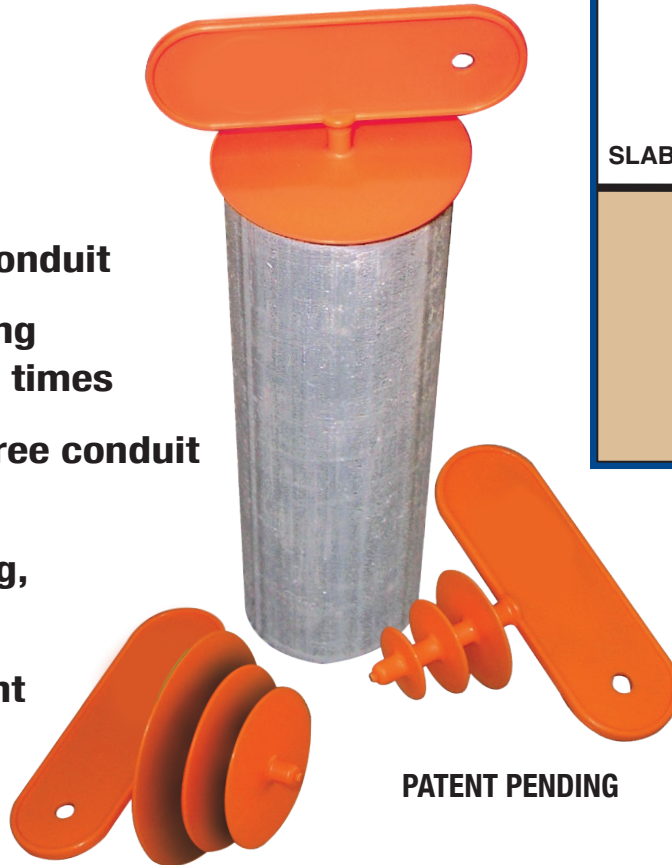

Conduit Plug

and ID Tag with Hole for Pull String Protect and Identify Conduit Runs

- On/Off in seconds
- Prevents mistakes
- No debris enters conduit
- Tab allows changing detailed ID several times
- Accommodates three conduit sizes per plug
- Strong, long lasting, and reusable
- Highly visible bright orange only

CAT #	SIZE
CP50-75-100	1/2", 3/4", 1"
CP125-150-200	1 1/4", 1 1/2", 2"

Eliminate Problems Plus Save Time and Material on Jobs

Customer must satisfy all codes and owners' specifications.

PATENTED

LABELS APPLY TO PRODUCTS ONLY WHERE SHOWN ABOVE