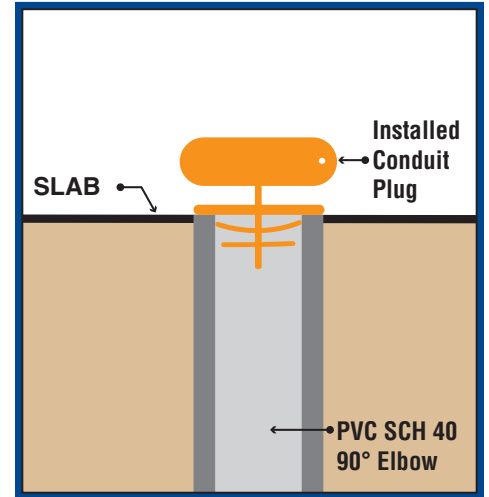

Conduit Plug

and ID Tag with Hole for Pull String Protect and Identify Conduit Runs

- On/Off in seconds
- Prevents mistakes
- No debris enters conduit
- Tab allows changing detailed ID several times
- Accommodates three conduit sizes per plug
- Strong, long lasting, and reusable
- Highly visible bright orange only

CAT #	SIZE
CP50-75-100	1/2", 3/4", 1"
CP125-150-200	1 1/4", 1 1/2", 2"

Eliminate Problems Plus Save Time and Material on Jobs

Customer must satisfy all codes and owners' specifications.

PATENTED

LABELS APPLY TO PRODUCTS ONLY WHERE SHOWN ABOVE