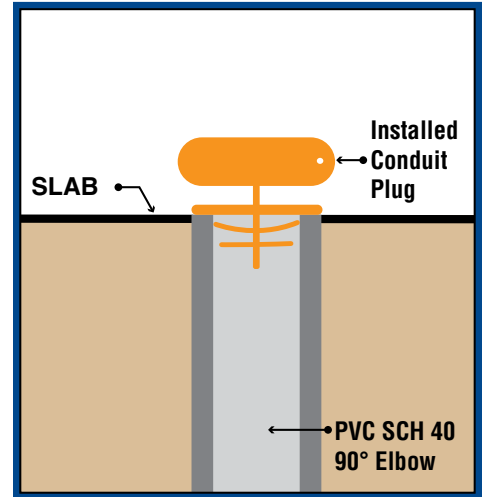

# Conduit Plug

## and ID Tag with Hole for Pull String Protect and Identify Conduit Runs

- On/Off in seconds
- Prevents mistakes
- No debris enters conduit
- Tab allows changing detailed ID several times
- Accommodates three conduit sizes per plug
- Strong, long lasting, and reusable
- Highly visible bright orange only