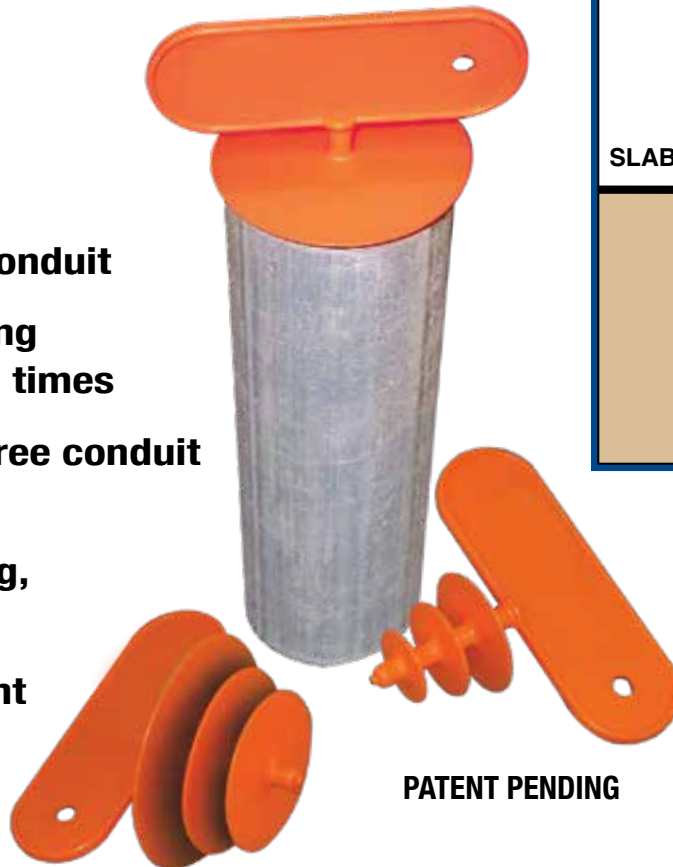

# Conduit Plug

## and ID Tag with Hole for Pull String Protect and Identify Conduit Runs

- On/Off in seconds
- Prevents mistakes
- No debris enters conduit
- Tab allows changing detailed ID several times
- Accommodates three conduit sizes per plug
- Strong, long lasting, and reusable
- Highly visible bright orange only