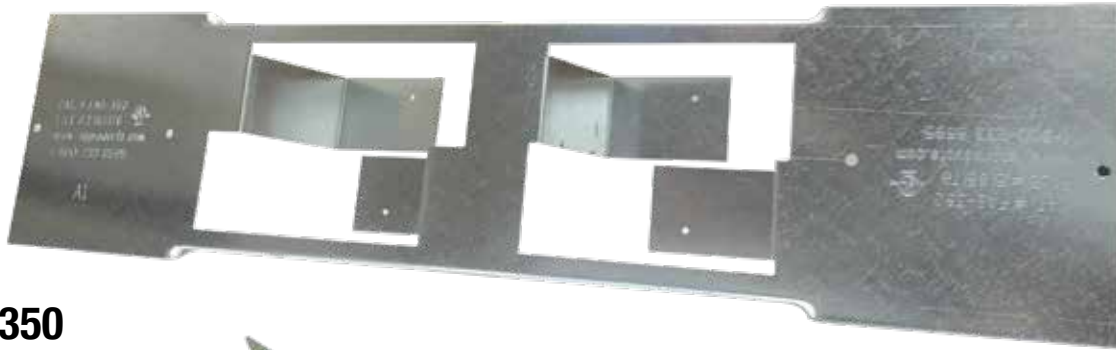

Box Support Bracket for Fire Alarm, Speakers, Strobes, etc.

8 Inches on Center (as shown)
12 Inches on Center (available upon request)

Cat# **FAB-350**

Accepts

**3¾" Square X 3¾" Deep,
4" Square X 2⅞" Deep AND
4" Square X 3¾" Deep Boxes.**

**Ideal for installing in one or two
layers of drywall or when adding paneling.**

- *Wide Flanges allow supporting boxes in from 15 thru 25 inches stud span.*
- *Strong 16 gauge galvanized or stainless steel will not bend or bow during installation.*
- *Quantity discounts and **LABOR ONLY ORDERS** with wiring assemblies installed (customer supplies material other than SP propriety items) available for greater savings.*

**Save More
Than 30 MINUTES
with a Perfect
Installation
Every Time!**

Box Available
as a Separate Item

**Also available with or without 1 piece
3-½" deep red painted boxes**

Customer must satisfy all codes and owners' specifications.