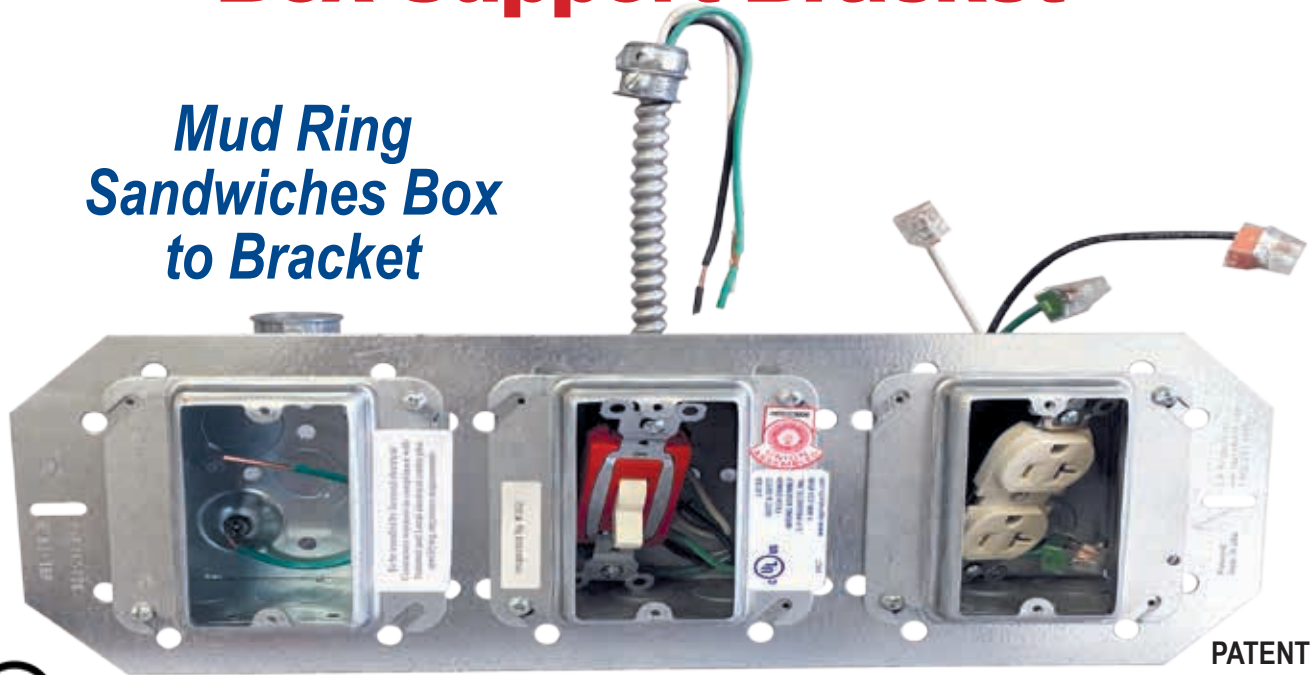

# Flat Fixed Position Box Support Bracket

*Mud Ring  
Sandwiches Box  
to Bracket*

Cat# BSB-3-16F = 16" stud spacing    Cat# BSB-4-24F = 24" stud spacing

PATENT  
PENDING

**Allows flexibility... Just quickly slide bracket  
left or right and fasten to studs.**

**For 4" or 4 11/16" Square Boxes with horizontal  
slots to support with only one screw at each end.  
Accepts all standard and 1 gang adjustable mud rings.**

**Customer must satisfy all codes and owners' specifications.**