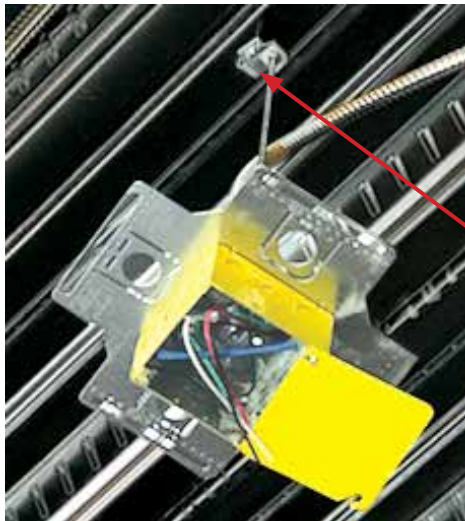

4-WAY CONDUIT & BOX SUPPORT PLATE

SAVE UP TO 1 HOUR PER INSTALLATION WITH LESS MATERIAL

- 1** Eliminate center KO clamps for up thru $\frac{3}{4}$ " Conduit, Flex or equal size MC Cable entering all 4 sides of box at center KO locat on only. Bend tabs down, feed raceways thru openings to connectors on box. Holes for tek screws are also provided to attach conduit clamps when entering all other KO locations.
- 2** 4 large open KOs in center allow entering back of box with up thru $\frac{3}{4}$ " raceways to save even more time.
- 3** Tek screw holes and $\frac{1}{4}$ " slots for nuts and bolts to install clamps facing down to support up thru $1\frac{1}{4}$ " conduit and flex or equal size MC Cable entering all four sides at any KO location... or facing up for larger conduit overhead.

ADDITIONAL BENEFITS

- $\frac{1}{4}$ " slots to move plate.
 - Install up thru $\frac{1}{2}$ " threaded rod
 - Markings to Quickly center and attach box
- $9\frac{5}{8}$ " x $9\frac{5}{8}$ " (.07 lbs)

4 Way
Cat# CSP-4W-WC
 $9\frac{5}{8}$ " x $9\frac{5}{8}$ " (0.7 lbs)

**Meets
NEC 3 Foot Rule
From Only
One Support**

• 4 Way plate supported from ceiling by a single threaded rod with MC Cable entering back of box for lighting.

For all types of raceways installed per NEC. Accepts 4 or $4\frac{11}{16}$ & 5" inch square shallow or deep boxes.

If shallow ($1\frac{1}{2}$ inch deep)
Maximum size = $\frac{3}{4}$ inch conduit or equal size flexible conduit or MC Cable entering box. Suitable for $\frac{1}{4}$, $\frac{3}{8}$ or $\frac{1}{2}$ inch rod for support.