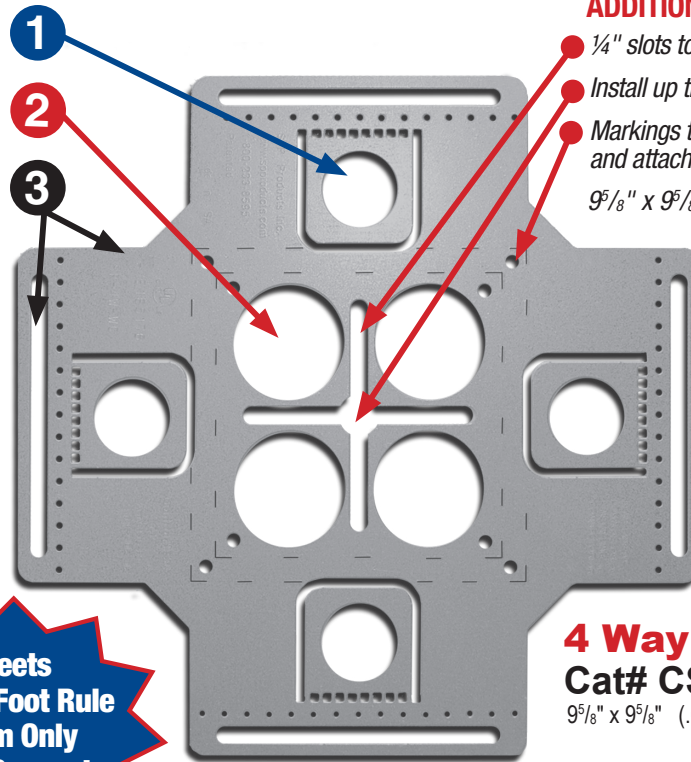

4-WAY CONDUIT & BOX SUPPORT PLATE

SAVE UP TO 1 HOUR PER INSTALLATION WITH LESS MATERIAL

- 1** Eliminate center KO clamps for up thru $\frac{3}{4}$ " Conduit, Flex or equal size MC Cable entering all 4 sides of box at center KO locat on only. Bend tabs down, feed raceways thru openings to connectors on box. Holes for tek screws are also provided to attach conduit clamps when entering all other KO locations.
- 2** 4 large open KOs in center allow entering back of box with up thru $\frac{3}{4}$ " raceways to save even more time.
- 3** Tek screw holes and $\frac{1}{4}$ " slots for nuts and bolts to install clamps facing down to support up thru $1\frac{1}{4}$ " conduit and flex or equal size MC Cable entering all four sides at any KO location... or facing up for larger conduit overhead.

ADDITIONAL BENEFITS

- $\frac{1}{4}$ " slots to move plate.
 - Install up thru $\frac{1}{2}$ " threaded rod
 - Markings to Quickly center and attach box
- $9\frac{5}{8}$ " x $9\frac{5}{8}$ " (.07 lbs)

4 Way
Cat# CSP-4W-WC
 $9\frac{5}{8}$ " x $9\frac{5}{8}$ " (.07 lbs)

**Meets
NEC 3 Foot Rule
From Only
One Support**

4 Way plate supported from ceiling by a single threaded rod with MC Cable entering back of box for lighting.

For all types of raceways installed per NEC. Accepts 4 or $4\frac{11}{16}$ & 5" inch square shallow or deep boxes.

If shallow ($1\frac{1}{2}$ inch deep) Maximum size = $\frac{3}{4}$ inch conduit or equal size flexible conduit or MC Cable entering box. Suitable for $\frac{1}{4}$, $\frac{3}{8}$ or $\frac{1}{2}$ inch rod for support.