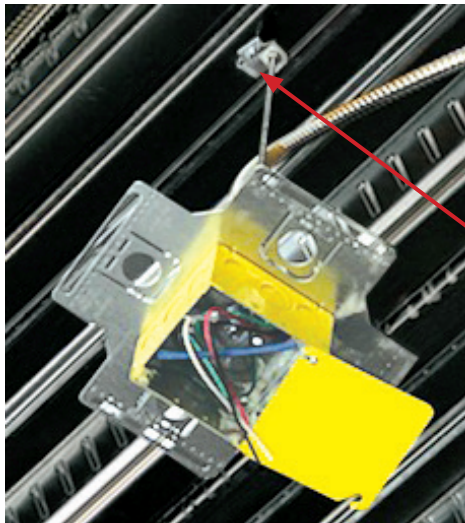

4-WAY CONDUIT & BOX SUPPORT PLATE

SAVE UP TO 1 HOUR PER INSTALLATION WITH LESS MATERIAL

- 1** Eliminate center KO clamps for up thru $\frac{3}{4}$ " Conduit, Flex or equal size MC Cable entering all 4 sides of box at center KO locat on only. Bend tabs down, feed raceways thru openings to connectors on box. Holes for tek screws are also provided to attach conduit clamps when entering all other KO locations.
- 2** 4 large open KOs in center allow entering back of box with up thru $\frac{3}{4}$ " raceways to save even more time.
- 3** Tek screw holes and $\frac{1}{4}$ " slots for nuts and bolts to install clamps facing down to support up thru $1\frac{1}{4}$ " conduit and flex or equal size MC Cable entering all four sides at any KO location... or facing up for larger conduit overhead.

ADDITIONAL BENEFITS

- $\frac{1}{4}$ " slots to move plate.
 - Install up thru $\frac{1}{2}$ " threaded rod
 - Markings to Quickly center and attach box
- $9\frac{5}{8}$ " x $9\frac{5}{8}$ " (.07 lbs)

4 Way
Cat# CSP-4W-WC
 $9\frac{5}{8}$ " x $9\frac{5}{8}$ " (.07 lbs)

**Meets
NEC 3 Foot Rule
From Only
One Support**

4 Way plate supported from ceiling by a single threaded rod with MC Cable entering back of box for lighting.

For all types of raceways installed per NEC. Accepts 4 or $4\frac{11}{16}$ & 5" inch square shallow or deep boxes.

If shallow ($1\frac{1}{2}$ inch deep) Maximum size = $\frac{3}{4}$ inch conduit or equal size flexible conduit or MC Cable entering box. Suitable for $\frac{1}{4}$, $\frac{3}{8}$ or $\frac{1}{2}$ inch rod for support.