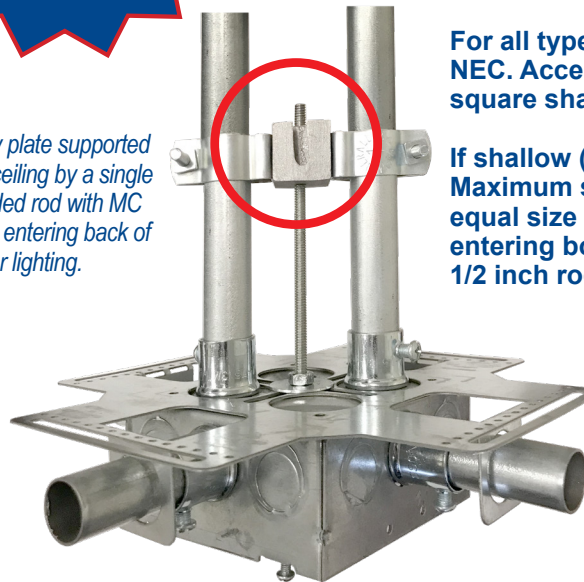

4-WAY CONDUIT & BOX SUPPORT PLATE

SAVE UP TO 1 HOUR PER INSTALLATION WITH LESS MATERIAL

- 1** Eliminate center KO clamps for up thru $\frac{3}{4}$ " Conduit, Flex or equal size MC Cable entering all 4 sides of box at center KO locat on only. Bend tabs down, feed raceways thru openings to connectors on box. Holes for tek screws are also provided to attach conduit clamps when entering all other KO locations.
- 2** 4 large open KOs in center allow entering back of box with up thru $\frac{3}{4}$ " raceways to save even more time.
- 3** Tek screw holes and $\frac{1}{4}$ " slots for nuts and bolts to install clamps facing down to support up thru $1\frac{1}{4}$ " conduit and flex or equal size MC Cable entering all four sides at any KO location... or facing up for larger conduit overhead.

ADDITIONAL BENEFITS

- $\frac{1}{4}$ " slots to move plate.
 - Install up thru $\frac{1}{2}$ " threaded rod
 - Markings to Quickly center and attach box
- $9\frac{5}{8}$ " x $9\frac{5}{8}$ " (.07 lbs)

4 Way
Cat# CSP-4W-WC
 $9\frac{5}{8}$ " x $9\frac{5}{8}$ " (.07 lbs)

**Meets
NEC 3 Foot Rule
From Only
One Support**

4 Way plate supported from ceiling by a single threaded rod with MC Cable entering back of box for lighting.

For all types of raceways installed per NEC. Accepts 4 or $4\frac{11}{16}$ & 5" inch square shallow or deep boxes.

If shallow ($1\frac{1}{2}$ inch deep) Maximum size = $\frac{3}{4}$ inch conduit or equal size flexible conduit or MC Cable entering box. Suitable for $\frac{1}{4}$, $\frac{3}{8}$ or $\frac{1}{2}$ inch rod for support.