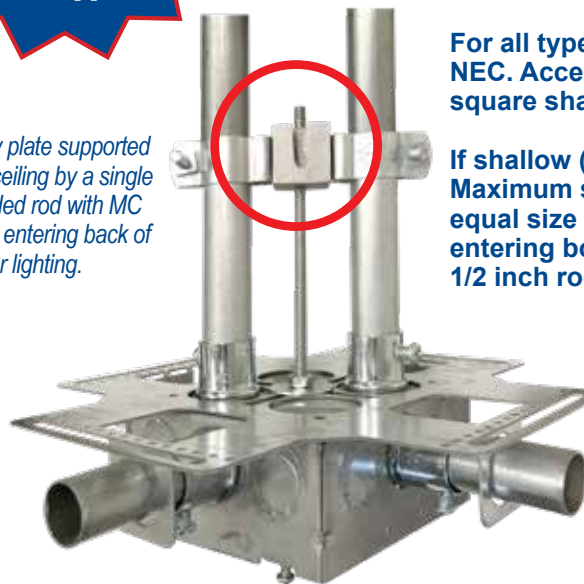

4-WAY CONDUIT & BOX SUPPORT PLATE

SAVE UP TO 1 HOUR PER INSTALLATION WITH LESS MATERIAL

- 1** Eliminate center KO clamps for up thru $\frac{3}{4}$ " Conduit, Flex or equal size MC Cable entering all 4 sides of box at center KO locat on only. Bend tabs down, feed raceways thru openings to connectors on box. Holes for tek screws are also provided to attach conduit clamps when entering all other KO locations.
- 2** 4 large open KOs in center allow entering back of box with up thru $\frac{3}{4}$ " raceways to save even more time.
- 3** Tek screw holes and $\frac{1}{4}$ " slots for nuts and bolts to install clamps facing down to support up thru $1\frac{1}{4}$ " conduit and flex or equal size MC Cable entering all four sides at any KO location... or facing up for larger conduit overhead.

ADDITIONAL BENEFITS

- $\frac{1}{4}$ " slots to move plate.
 - Install up thru $\frac{1}{2}$ " threaded rod
 - Markings to Quickly center and attach box
- $9\frac{5}{8}$ " x $9\frac{5}{8}$ " (.07 lbs)

4 Way
Cat# CSP-4W-WC
 $9\frac{5}{8}$ " x $9\frac{5}{8}$ " (0.7 lbs)

**Meets
NEC 3 Foot Rule
From Only
One Support**

• 4 Way plate supported from ceiling by a single threaded rod with MC Cable entering back of box for lighting.

For all types of raceways installed per NEC. Accepts 4 or $4\frac{11}{16}$ & 5" inch square shallow or deep boxes.

If shallow ($1\frac{1}{2}$ inch deep)
Maximum size = $\frac{3}{4}$ inch conduit or equal size flexible conduit or MC Cable entering box. Suitable for $\frac{1}{4}$, $\frac{3}{8}$ or $\frac{1}{2}$ inch rod for support.