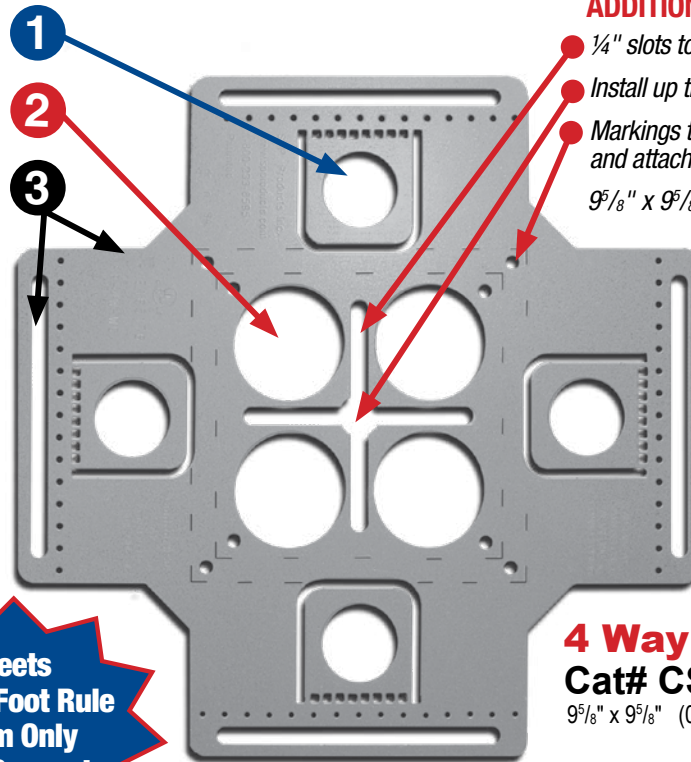

4-WAY CONDUIT & BOX SUPPORT PLATE

SAVE UP TO 1 HOUR PER INSTALLATION WITH LESS MATERIAL

- 1** Eliminate center KO clamps for up thru $\frac{3}{4}$ " Conduit, Flex or equal size MC Cable entering all 4 sides of box at center KO locat on only. Bend tabs down, feed raceways thru openings to connectors on box. Holes for tek screws are also provided to attach conduit clamps when entering all other KO locations.
- 2** 4 large open KOs in center allow entering back of box with up thru $\frac{3}{4}$ " raceways to save even more time.
- 3** Tek screw holes and $\frac{1}{4}$ " slots for nuts and bolts to install clamps facing down to support up thru $1\frac{1}{4}$ " conduit and flex or equal size MC Cable entering all four sides at any KO location... or facing up for larger conduit overhead.

ADDITIONAL BENEFITS

- $\frac{1}{4}$ " slots to move plate.
 - Install up thru $\frac{1}{2}$ " threaded rod
 - Markings to Quickly center and attach box
- $9\frac{5}{8}$ " x $9\frac{5}{8}$ " (.07 lbs)

4 Way
Cat# CSP-4W-WC
 $9\frac{5}{8}$ " x $9\frac{5}{8}$ " (0.7 lbs)

**Meets
NEC 3 Foot Rule
From Only
One Support**

• 4 Way plate supported from ceiling by a single threaded rod with MC Cable entering back of box for lighting.

For all types of raceways installed per NEC. Accepts 4 or $4\frac{11}{16}$ & 5" inch square shallow or deep boxes.

If shallow ($1\frac{1}{2}$ inch deep)
Maximum size = $\frac{3}{4}$ inch conduit or equal size flexible conduit or MC Cable entering box. Suitable for $\frac{1}{4}$, $\frac{3}{8}$ or $\frac{1}{2}$ inch rod for support.